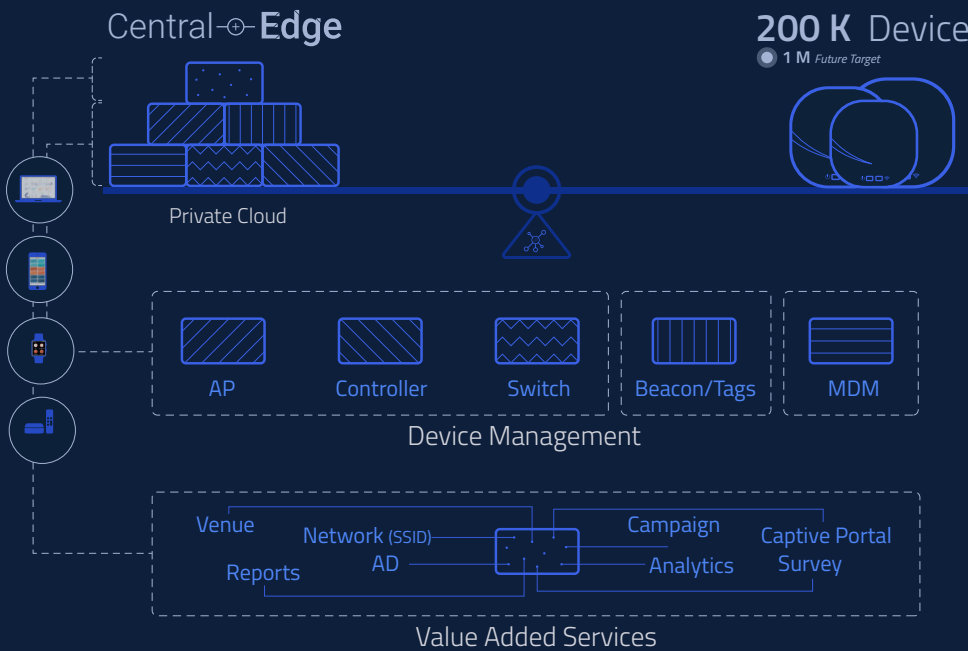

Centralized IAP Mode

Provides a centralized and virtualized core layer while still keeping the redirection and authentication load on IAPs.

Centralized RAP Mode

With Virtual Mobility Controllers orchestrated by Aruba Central, it is possible to have a virtualized and scalable high capacity Wireless Gateway at Core Layer. User authentication and redirection handled at Core layer.

Edge

Next Generation WiFi Experience

Anytime & Anywhere

faraday networks

Faraday is a technology company focusing on Wireless Network solutions with a Cloud First, Mobile First philosophy; also investigating on new fields like Cloud Encoding, IoT and Machine Learning to be able to create complete solutions. The ultimate goal for Faraday is to bring a new experience to WiFi management and monetization.

THE PARTNERSHIP, Faraday is one of the world-wide technology partners of Aruba, and **Edge is the first and only product that is certified on Aruba Central.** Faraday is providing solutions to everyone on Wireless Networks completing Aruba by providing features like simplified and visual wireless network management, marketing add-ons and wireless/presence analytics.

Cloud WiFi Architecture /w CENTRAL & EDGE

- Hospital
- Museum
- Stadium
- Retail
- School

Let's **build your network together according to your needs!**

USE CASES

Stadium

WiFi Analytics

- Beacon
- Advertisement