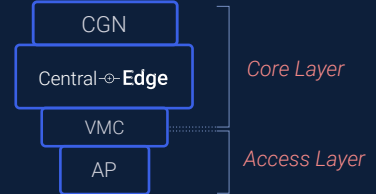

Local Mode

Brings in a distributed internet access architecture, saving on costs for high core layer investments. Allows zero-touch provisioning which makes it most suitable for non-technical Service Provide customers needing easy setup.

Centralized IAP Mode

Provides a centralized and virtualized core layer while still keeping the redirection and authentication load on IAPs.

Centralized RAP Mode

With Virtual Mobility Controllers orchestrated by Aruba Central, it is possible to have a virtualized and scalable high capacity Wireless Gateway at Core Layer. User authentication and redirection handled at Core layer.