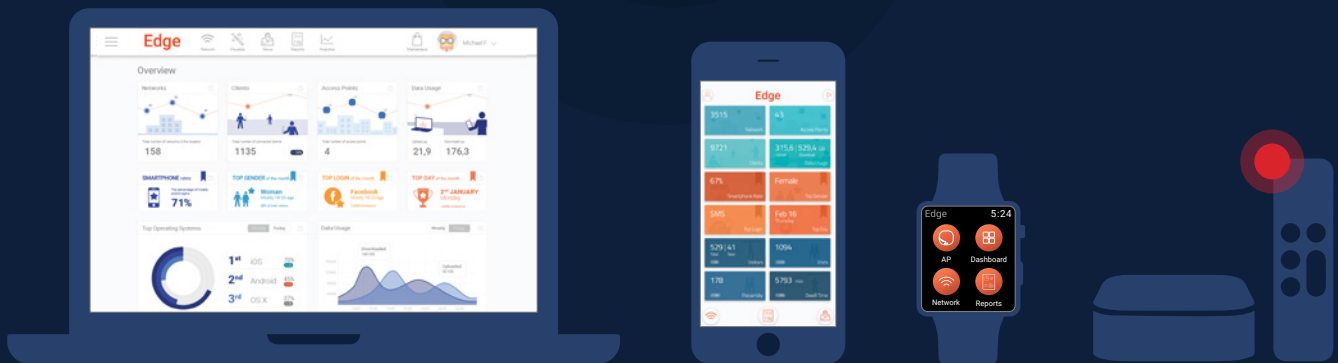

Edge

Next Generation WiFi Experience

Anytime & Anywhere